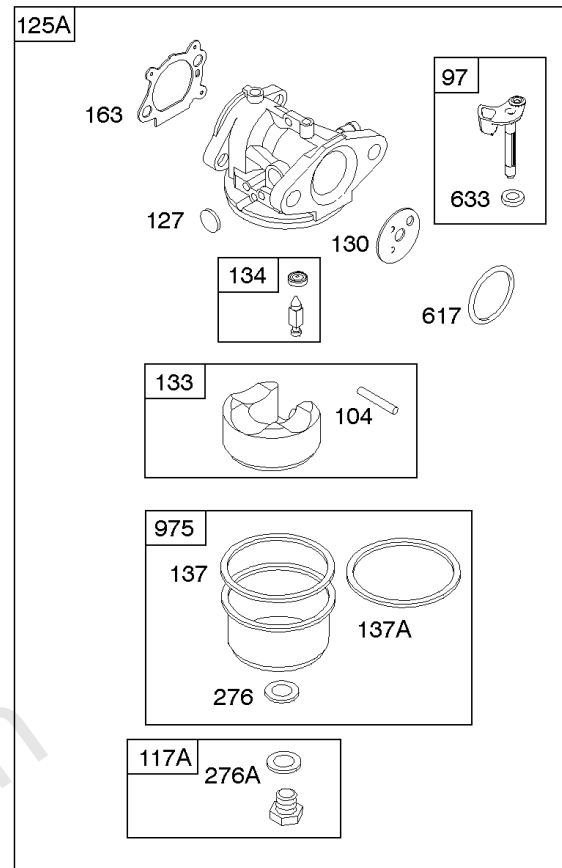

Carburetor

REF NO	PART NO	QTY	DESCRIPTION
95	691636		SCREW -(Throttle Valve)
97	696565		SHAFT, Throttle -(Plastic)
98	398185		KIT-IDLE SPEED -(Idle Speed) (Lmt 26, 27, 28, 31)
104	797622		PIN, Float Hinge
108	691182		VALVE-CHOKE
108A	795935		VALVE, Choke
109A	498593		SHAFT, Choke
117	590440		JET, Main -(Standard)
118	798661		JET, Main -(High Altitude)
125	799866		CARBURETOR -(Autochoke System)
127	694468		PLUG, Welch -(Bowl Vent)
130	696564		VALVE, Throttle
133	398187		FLOAT-CARBURETOR
134	398188		KIT-NEEDLE/SEAT -(Mow N Stow)
137	796610		GASKET, Float Bowl
137A	693981		GASKET-FLOAT BOWL -(1/16)
141	796193		KIT, Choke Shaft
163	795629		GASKET-AIR CLEANER -(Air Cleaner)
217	690354		SPRING, Choke Return
276	271716		WASHER-SEALING
276A	797632		WASHER, Sealing
617	270344S		SEAL, O-Ring -(Intake Manifold)
633	691321		SEAL-CHOKE/THR SHAFT -(Throttle Shaft)
633A	693867		SEAL, Choke/Throttle Shaft
692	590931		SPRING, Detent
975	796611		BOWL, Float