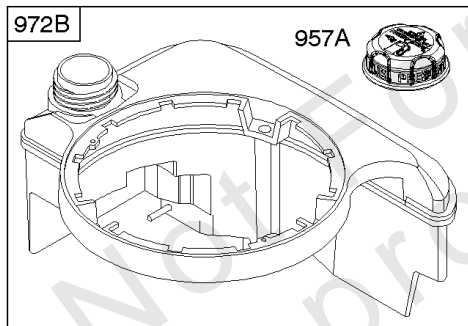

Fuel Supply

REF NO	PART NO	QTY	DESCRIPTION
187	791766		LINE, Fuel -(Cut To Required Length)
187A	791873		LINE-FUEL -(Molded)
187B	791891		LINE-FUEL -(Includes Filter)
190	690940		SCREW -(Fuel Tank)
240	298090S		FILTER, Fuel
601	791850		CLAMP, Hose
601A	691038		CLAMP, Hose
670	692294		SPACER, Fuel Tank
957	591003		CAP, Fuel Tank -(1/4 Turn Cap - Red)
957	799585		CAP, Fuel Tank -(1/4 Turn Cap - Black)
957A	692046		CAP, Fuel Tank -(Threaded)(Vented)
957D	796577		CAP-FUEL TANK
958	698183		VALVE, Fuel Shut Off
972B	699374		TANK, Fuel -(Threaded)
972F	590490		TANK, Fuel -(1/4 Turn Cap - Black)
972E	796578		TANK, Fuel -(Flourinated)
1059	692311		KIT, Screw/Washer