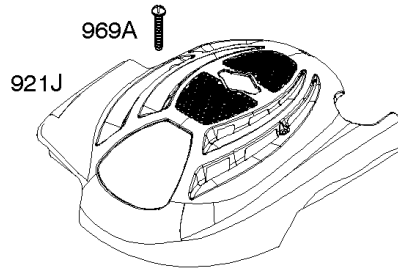

Not For Reproduction

1036 EMISSIONS LABEL

Blower Housing, Flywheel, Ignition, Rewind Starter

REF NO	PART NO	QTY	DESCRIPTION
23B	790536		FLYWHEEL
37	793756		GUARD-FLYWHEEL
55	691421		HOUSING, Rewind Starter
58	697316		ROPE, Starter -(Cut To Required Length)
60	281434S		GRIP, Starter Rope
60C	799716		GRIP, Starter Rope
65	690837		SCREW -(Rewind Starter)
78	691108		SCREW -(Flywheel Guard)
304	791291		HOUSING, Blower
305	691108		SCREW -(Blower Housing)
332	690662		NUT -(Flywheel)
333	590454		ARMATURE-MAGNETO
333A	590455		ARMATURE, Magneto
334	691061		SCREW -(Magneto Armature)
362	793351		SHIELD-SPARK PLUG
363	19069		PULLER, Flywheel
455	791960		CUP, Flywheel
456	692299		PLATE-PAWL FRICTION
459	281505S		PAWL-RATCHET
474	691991		ALTERNATOR
592	690800		NUT -(Rewind Starter)
597	691696		SCREW -(Pawl Friction Plate)
608	497680		STARTER, Rewind
635	66538S		BOOT, Spark PLug
689	691855		SPRING-FRICTION
851	493880S		TERMINAL-SPARK PLUG
851A	692424		TERMINAL, Spark Plug
910	691094		STUD -(Alternator)
925	795403		COVER-LINKAGE
946	691738		STOP, Rope
1005	691346		FAN, Flywheel
1036	-----		Label-Emissions -(Available From A Briggs & Stratton Authorized Dealer)
1119	692979		SCREW -(Alternator)
1210	498144		PULLEY/SPRING ASSY -(Pulley)
1211	498144		PULLEY/SPRING ASSY -(Spring)
1386	790848		VANE, Air -(Autochoke System)
1387	790849		SPRING, Air Vane
1388	790850		SCREW -(Air Vane) (Auto Choke System)