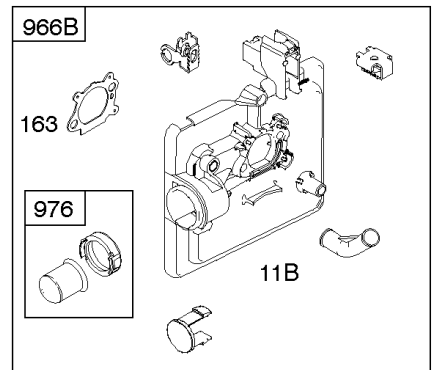

Air Cleaner, Exhaust System

REF NO	PART NO	QTY	DESCRIPTION
11B	691923		TUBE, Breather
81	691740		LOCK, Muffler Screw
163	795629		GASKET-AIR CLEANER -(Air Cleaner)
291	593208		THERMOSTAT
300	593581		MUFFLER -Used After Code Date 13121500
300	593819		MUFFLER -Used After Code Date 13121500
300	692038		MUFFLER -Used Before Code Date 13121600
300	790828		MUFFLER -Used Before Code Date 13121600
346	593440		SCREW -(Spark Arrestor)
425A	690670		SCREW -(Air Cleaner Cover)
443A	692523		SCREW -(Air Cleaner Primer Base)
445A	491588S		FILTER, A/C Cartridge
467	790842		KNOB, Air Cleaner Cover
534A	798294		SCREW -(Air Cleaner)
535A	797301		FILTER, Air Cleaner Foam
536A	798293		CLEANER, Air -(3 point mounting) -Used Before Code Date 14012700
613	691340		SCREW -(Muffler) (1/4-20 x 2.75 Inches Total Length, 2.25 Inch Shoulder Length)
613	790833		SCREW -(Muffler) (1/4-20 x 2.75 Inches Total Length, 2.08 Inch Shoulder Length)
676	396548		DEFLECTOR, Muffler
676A	393756		DEFLECTOR, Muffler -(Side Outlet)
676B	397931		DEFLECTOR, Muffler
676E	393760		DEFLECTOR, Muffler
676C	493871		DEFLECTOR, Muffler
676F	590745		DEFLECTOR, Muffler
677	690661		SCREW -(Muffler Deflector) (Thread Forming)
677A	593440		SCREW -(Muffler Deflector) (Self-Drilling & Tapping)
725	590459		SHIELD, Heat
725A	590460		SHIELD, Heat
832	593875		GUARD, Muffler
832E	793568		MUFFLER
836	690664		SCREW -(Muffler Guard)
836C	790745		SCREW -(Muffler Guard)
875	593580		BASE, Air Cleaner -(Primer) (2 Point Mounting) -Used After Code Date 14012600
883	691881		GASKET, Exhaust
883A	793497		GASKET, Exhaust
966B	795259		BASE-AIR CLEANER PRIM -(Primer) (3 point mounting) -Used Before Code Date 14012700