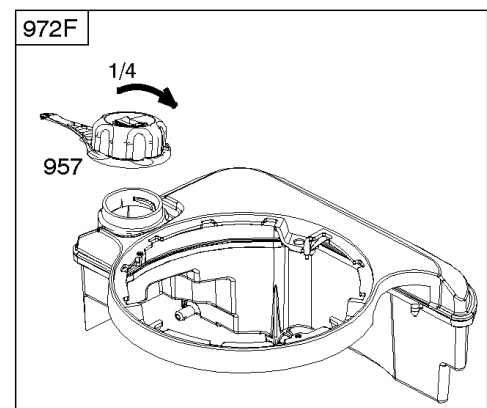

Fuel Supply

REF NO	PART NO	QTY	DESCRIPTION
187	791766		LINE, Fuel -(Cut To Required Length)
187A	791873		LINE-FUEL -(Molded)
187B	791891		LINE-FUEL -(Includes Filter)
190	690940		SCREW -(Fuel Tank)
240	298090S		FILTER, Fuel
601	791850		CLAMP, Hose
601A	691038		CLAMP, Hose
670	692294		SPACER, Fuel Tank
957	591003		CAP, Fuel Tank -(1/4 Turn Cap - Red)
957	799585		CAP, Fuel Tank -(1/4 Turn Cap - Black)
957A	692046		CAP, Fuel Tank -(Threaded)(Vented)
957D	796577		CAP-FUEL TANK
958	698183		VALVE, Fuel Shut Off
972B	699374		TANK, Fuel -(Threaded)
972F	590490		TANK, Fuel -(1/4 Turn Cap - Black)
972E	796578		TANK, Fuel -(Flourinated)
1059	692311		KIT, Screw/Washer