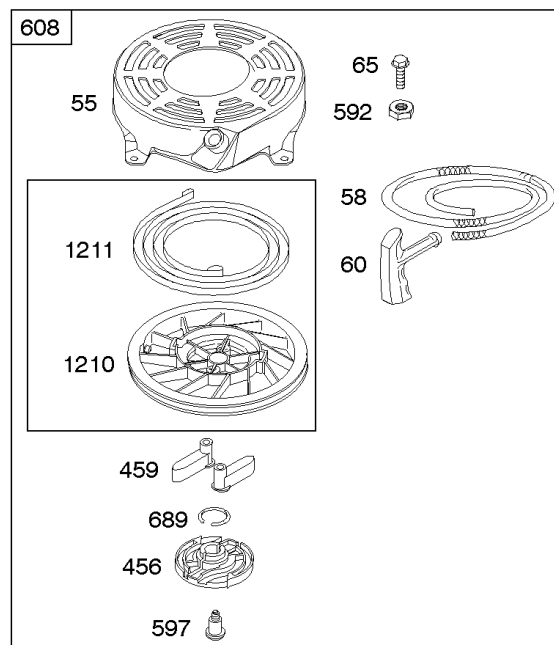

1036 EMISSIONS LABEL

Blower Housing, Flywheel, Ignition, Rewind Starter

REF NO	PART NO	QTY	DESCRIPTION
23B	790536		FLYWHEEL
37	793756		GUARD-FLYWHEEL
55	691421		HOUSING, Rewind Starter
58	697316		ROPE, Starter -(Cut To Required Length)
60	281434S		GRIP, Starter Rope
60C	799716		GRIP, Starter Rope
65	690837		SCREW -(Rewind Starter)
78	691108		SCREW -(Flywheel Guard)
304	791291		HOUSING, Blower
305	691108		SCREW -(Blower Housing)
332	690662		NUT -(Flywheel)
333	590454		ARMATURE-MAGNETO
333A	590455		ARMATURE, Magneto
334	691061		SCREW -(Magneto Armature)
362	793351		SHIELD-SPARK PLUG
363	19069		PULLER, Flywheel
455	791960		CUP, Flywheel
456	692299		PLATE-PAWL FRICTION
459	281505S		PAWL-RATCHET
474	691991		ALTERNATOR
592	690800		NUT -(Rewind Starter)
597	691696		SCREW -(Pawl Friction Plate)
608	497680		STARTER, Rewind
635	66538S		BOOT, Spark PLug
689	691855		SPRING-FRICTION
851	493880S		TERMINAL-SPARK PLUG
851A	692424		TERMINAL, Spark Plug
910	691094		STUD -(Alternator)
925	795403		COVER-LINKAGE
946	691738		STOP, Rope
1005	691346		FAN, Flywheel
1036	-----		Label-Emissions -(Available From A Briggs & Stratton Authorized Dealer)
1119	692979		SCREW -(Alternator)
1210	498144		PULLEY/SPRING ASSY -(Pulley)
1211	498144		PULLEY/SPRING ASSY -(Spring)
1386	790848		VANE, Air -(Autochoke System)
1387	790849		SPRING, Air Vane
1388	790850		SCREW -(Air Vane) (Auto Choke System)