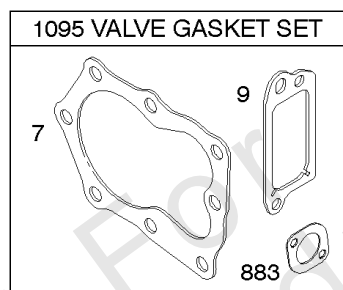

Electric Starter, Gasket Kits, Gasket and Carburetor Overhaul Kits

REF NO	PART NO	QTY	DESCRIPTION
3	299819S		SEAL, Oil -(Magneto Side)
7	799875		GASKET, Cylinder Head
9	699833		GASKET-BREATHER
12	692232		GASKET, Crankcase
20	399781S		SEAL, Oil -(PTO Side)
51	272199S		GASKET, Intake
51A	794306		GASKET, Intake
104	797622		PIN, Float Hinge
121	498260		KIT, Carburetor Overhaul
127	694468		PLUG, Welch -(Bowl Vent)
134	398188		KIT-NEEDLE/SEAT -(Mow N Stow)
137	796610		GASKET, Float Bowl
163	795629		GASKET-AIR CLEANER -(Air Cleaner)
276	271716		WASHER-SEALING
309	799045		MOTOR-STARTER
358	590508		GASKET SET, Engine
524	692296		SEAL-DIPSTICK TUBE -(Dipstick Tube)
585	691879		GASKET-BREA PASSAGE
617	270344S		SEAL, O-Ring -(Intake Manifold)
633	691321		SEAL-CHOKE/THR SHAFT -(Throttle Shaft)
633A	693867		SEAL, Choke/Throttle Shaft
668	493823		SPACER -(Includes 2)
697	691127		SCREW -(Starter Motor) (Drive Cap) (1/4-20x.75)
742	93941		RETAINER, E Ring
842	691031		SEAL, O-Ring -(Dipstick Tube)
853	695268		ADAPTER, Wire
883	691881		GASKET, Exhaust
920	691656		SOLENOID, Starter
937A	799420		SPLINE, Starter
1095	590507		GASKET SET, Valve