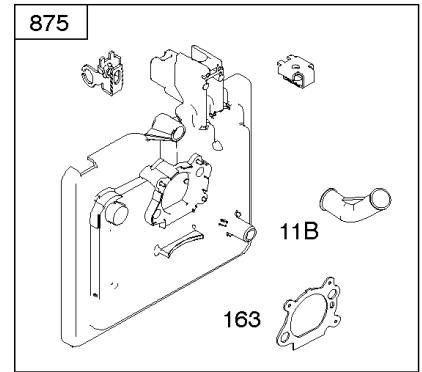

Air Cleaner, Exhaust System

REF NO	PART NO	QTY	DESCRIPTION
11B	691923		TUBE, Breather
81	691740		LOCK, Muffler Screw
163	795629		GASKET-AIR CLEANER -(Air Cleaner)
291	593208		THERMOSTAT
300	593581		MUFFLER -Used After Code Date 13121500
300	593819		MUFFLER -Used After Code Date 13121500
300	692038		MUFFLER -Used Before Code Date 13121600
300	790828		MUFFLER -Used Before Code Date 13121600
346	593440		SCREW -(Spark Arrestor)
425A	690670		SCREW -(Air Cleaner Cover)
443A	692523		SCREW -(Air Cleaner Primer Base)
445A	491588S		FILTER, A/C Cartridge
467	790842		KNOB, Air Cleaner Cover
534A	798294		SCREW -(Air Cleaner)
535A	797301		FILTER, Air Cleaner Foam
536A	798293		CLEANER, Air -(3 point mounting) -Used Before Code Date 14012700
613	691340		SCREW -(Muffler) (1/4-20 x 2.75 Inches Total Length, 2.25 Inch Shoulder Length)
613	790833		SCREW -(Muffler) (1/4-20 x 2.75 Inches Total Length, 2.08 Inch Shoulder Length)
676	396548		DEFLECTOR, Muffler
676A	393756		DEFLECTOR, Muffler -(Side Outlet)
676B	397931		DEFLECTOR, Muffler
676E	393760		DEFLECTOR, Muffler
676C	493871		DEFLECTOR, Muffler
676F	590745		DEFLECTOR, Muffler
677	690661		SCREW -(Muffler Deflector) (Thread Forming)
677A	593440		SCREW -(Muffler Deflector) (Self-Drilling & Tapping)
725	590459		SHIELD, Heat
725A	590460		SHIELD, Heat
832	593875		GUARD, Muffler
832E	793568		MUFFLER
836	690664		SCREW -(Muffler Guard)
836C	790745		SCREW -(Muffler Guard)
875	593580		BASE, Air Cleaner -(Primer) (2 Point Mounting) -Used After Code Date 14012600
883	691881		GASKET, Exhaust
883A	793497		GASKET, Exhaust
966B	795259		BASE-AIR CLEANER PRIM -(Primer) (3 point mounting) -Used Before Code Date 14012700