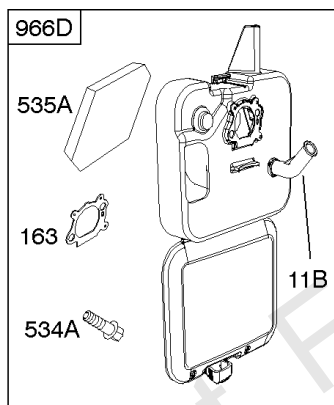

Air Cleaner, Exhaust System

REF NO	PART NO	QTY	DESCRIPTION
11B	691923		TUBE, Breather
81	691740		LOCK, Muffler Screw
163	795629		GASKET-AIR CLEANER -(Air Cleaner)
291	593208		THERMOSTAT
300	593581		MUFFLER -Used After Code Date 13121500
300	593819		MUFFLER -Used After Code Date 13121500
300	692038		MUFFLER -Used Before Code Date 13121600
300	790828		MUFFLER -Used Before Code Date 13121600
346	593440		SCREW -(Spark Arrestor)
425A	690670		SCREW -(Air Cleaner Cover)
443A	692523		SCREW -(Air Cleaner Primer Base)
445A	491588S		FILTER, A/C Cartridge
467	790842		KNOB, Air Cleaner Cover
534A	798294		SCREW -(Air Cleaner)
535A	797301		FILTER, Air Cleaner Foam
536A	798293		CLEANER, Air -(3 point mounting) -Used Before Code Date 14012700
613	691340		SCREW -(Muffler) (1/4-20 x 2.75 Inches Total Length, 2.25 Inch Shoulder Length)
613	790833		SCREW -(Muffler) (1/4-20 x 2.75 Inches Total Length, 2.08 Inch Shoulder Length)
676	396548		DEFLECTOR, Muffler
676A	393756		DEFLECTOR, Muffler -(Side Outlet)
676B	397931		DEFLECTOR, Muffler
676E	393760		DEFLECTOR, Muffler
676C	493871		DEFLECTOR, Muffler
676F	590745		DEFLECTOR, Muffler
677	690661		SCREW -(Muffler Deflector) (Thread Forming)
677A	593440		SCREW -(Muffler Deflector) (Self-Drilling & Tapping)
725	590459		SHIELD, Heat
725A	590460		SHIELD, Heat
832	593875		GUARD, Muffler
832E	793568		MUFFLER
836	690664		SCREW -(Muffler Guard)
836C	790745		SCREW -(Muffler Guard)
875	593580		BASE, Air Cleaner -(Primer) (2 Point Mounting) -Used After Code Date 14012600
883	691881		GASKET, Exhaust
883A	793497		GASKET, Exhaust
966B	795259		BASE-AIR CLEANER PRIM -(Primer) (3 point mounting) -Used Before Code Date 14012700