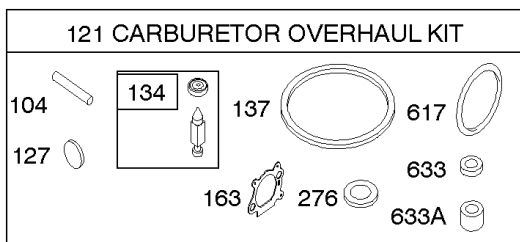

Electric Starter, Gasket Kits, Gasket and Carburetor Overhaul Kits

REF NO	PART NO	QTY	DESCRIPTION
3	299819S		SEAL, Oil -(Magneto Side)
7	799875		GASKET, Cylinder Head
9	699833		GASKET-BREATHER
12	692232		GASKET, Crankcase
20	399781S		SEAL, Oil -(PTO Side)
51	272199S		GASKET, Intake
51A	794306		GASKET, Intake
104	797622		PIN, Float Hinge
121	498260		KIT, Carburetor Overhaul
127	694468		PLUG, Welch -(Bowl Vent)
134	398188		KIT-NEEDLE/SEAT -(Mow N Stow)
137	796610		GASKET, Float Bowl
163	795629		GASKET-AIR CLEANER -(Air Cleaner)
276	271716		WASHER-SEALING
309	799045		MOTOR-STARTER
358	590508		GASKET SET, Engine
524	692296		SEAL-DIPSTICK TUBE -(Dipstick Tube)
585	691879		GASKET-BREA PASSAGE
617	270344S		SEAL, O-Ring -(Intake Manifold)
633	691321		SEAL-CHOKE/THR SHAFT -(Throttle Shaft)
633A	693867		SEAL, Choke/Throttle Shaft
668	493823		SPACER -(Includes 2)
697	691127		SCREW -(Starter Motor) (Drive Cap) (1/4-20x.75)
742	93941		RETAINER, E Ring
842	691031		SEAL, O-Ring -(Dipstick Tube)
853	695268		ADAPTER, Wire
883	691881		GASKET, Exhaust
920	691656		SOLENOID, Starter
937A	799420		SPLINE, Starter
1095	590507		GASKET SET, Valve