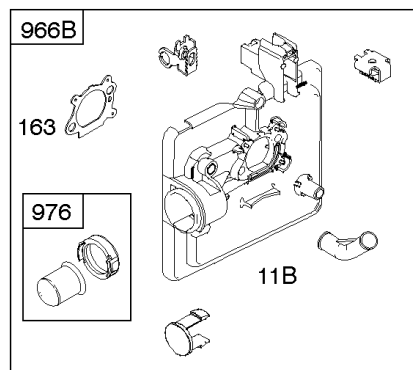

Air Cleaner, Exhaust System

REF NO	PART NO	QTY	DESCRIPTION
966D	593945		BASE, Air Cleaner -(Primer) -Used After Code Date 14012600
968B	692298		COVER, Air Cleaner
976	694395		PRIMER, Carburetor
994	398067		ARRESTOR-SPARK

Not For Reproduction