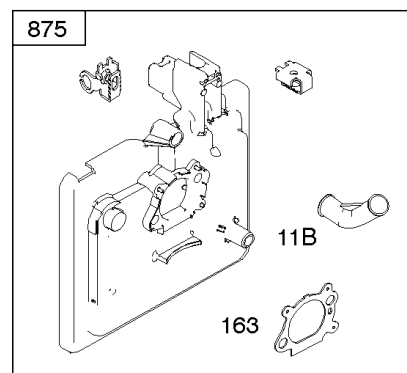

Air Cleaner, Exhaust System

REF NO	PART NO	QTY	DESCRIPTION
966D	593945		BASE, Air Cleaner -(Primer) -Used After Code Date 14012600
968B	692298		COVER, Air Cleaner
976	694395		PRIMER, Carburetor
994	398067		ARRESTOR-SPARK

Not For Reproduction