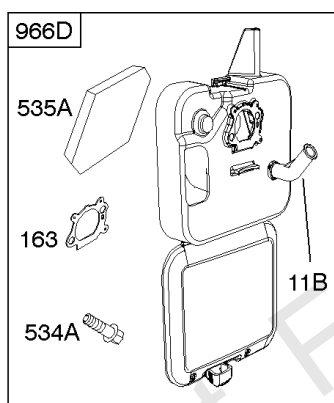

Air Cleaner, Exhaust System

REF NO	PART NO	QTY	DESCRIPTION
966D	593945		BASE, Air Cleaner -(Primer) -Used After Code Date 14012600
968B	692298		COVER, Air Cleaner
976	694395		PRIMER, Carburetor
994	398067		ARRESTOR-SPARK

Not For Reproduction