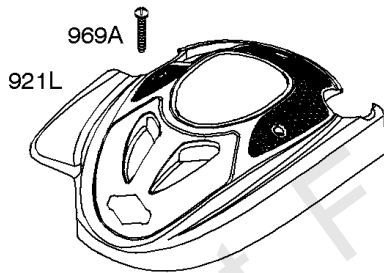

Not For Reproduction

1036 EMISSIONS LABEL

Blower Housing, Flywheel, Ignition, Rewind Starter

REF NO	PART NO	QTY	DESCRIPTION
23B	790536		FLYWHEEL
37	793756		GUARD-FLYWHEEL
55	691421		HOUSING, Rewind Starter
58	697316		ROPE, Starter -(Cut To Required Length)
60	281434S		GRIP, Starter Rope
60C	799716		GRIP, Starter Rope
65	690837		SCREW -(Rewind Starter)
78	691108		SCREW -(Flywheel Guard)
304	791291		HOUSING, Blower
305	691108		SCREW -(Blower Housing)
332	690662		NUT -(Flywheel)
333	590454		ARMATURE-MAGNETO
333A	590455		ARMATURE, Magneto
334	691061		SCREW -(Magneto Armature)
362	793351		SHIELD-SPARK PLUG
363	19069		PULLER, Flywheel
455	791960		CUP, Flywheel
456	692299		PLATE-PAWL FRICTION
459	281505S		PAWL-RATCHET
474	691991		ALTERNATOR
592	690800		NUT -(Rewind Starter)
597	691696		SCREW -(Pawl Friction Plate)
608	497680		STARTER, Rewind
635	66538S		BOOT, Spark PLug
689	691855		SPRING-FRICTION
851	493880S		TERMINAL-SPARK PLUG
851A	692424		TERMINAL, Spark Plug
910	691094		STUD -(Alternator)
925	795403		COVER-LINKAGE
946	691738		STOP, Rope
1005	691346		FAN, Flywheel
1036	-----		Label-Emissions -(Available From A Briggs & Stratton Authorized Dealer)
1119	692979		SCREW -(Alternator)
1210	498144		PULLEY/SPRING ASSY -(Pulley)
1211	498144		PULLEY/SPRING ASSY -(Spring)
1386	790848		VANE, Air -(Autochoke System)
1387	790849		SPRING, Air Vane
1388	790850		SCREW -(Air Vane) (Auto Choke System)