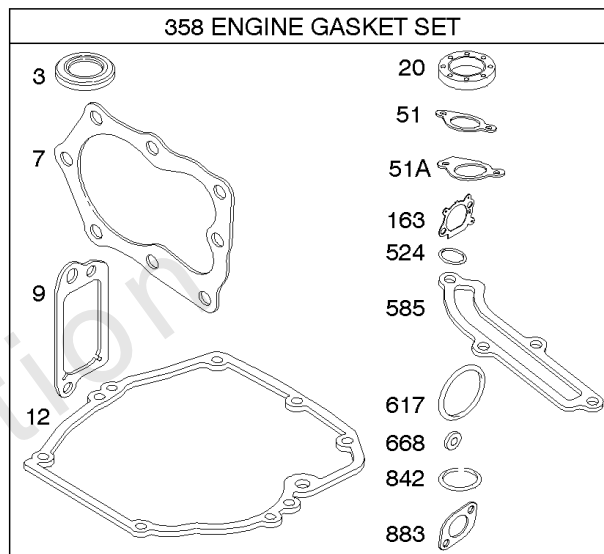

Electric Starter, Gasket Kits, Gasket and Carburetor Overhaul Kits

REF NO	PART NO	QTY	DESCRIPTION
3	299819S		SEAL, Oil -(Magneto Side)
7	799875		GASKET, Cylinder Head
9	699833		GASKET-BREATHER
12	692232		GASKET, Crankcase
20	399781S		SEAL, Oil -(PTO Side)
51	272199S		GASKET, Intake
51A	794306		GASKET, Intake
104	797622		PIN, Float Hinge
121	498260		KIT, Carburetor Overhaul
127	694468		PLUG, Welch -(Bowl Vent)
134	398188		KIT-NEEDLE/SEAT -(Mow N Stow)
137	796610		GASKET, Float Bowl
163	795629		GASKET-AIR CLEANER -(Air Cleaner)
276	271716		WASHER-SEALING
309	799045		MOTOR-STARTER
358	590508		GASKET SET, Engine
524	692296		SEAL-DIPSTICK TUBE -(Dipstick Tube)
585	691879		GASKET-BREA PASSAGE
617	270344S		SEAL, O-Ring -(Intake Manifold)
633	691321		SEAL-CHOKE/THR SHAFT -(Throttle Shaft)
633A	693867		SEAL, Choke/Throttle Shaft
668	493823		SPACER -(Includes 2)
697	691127		SCREW -(Starter Motor) (Drive Cap) (1/4-20x.75)
742	93941		RETAINER, E Ring
842	691031		SEAL, O-Ring -(Dipstick Tube)
853	695268		ADAPTER, Wire
883	691881		GASKET, Exhaust
920	691656		SOLENOID, Starter
937A	799420		SPLINE, Starter
1095	590507		GASKET SET, Valve