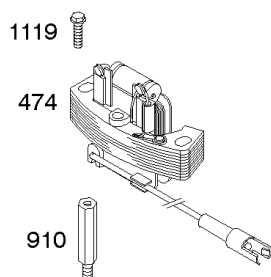

1036 EMISSIONS LABEL

Blower Housing, Flywheel, Ignition, Rewind Starter

REF NO	PART NO	QTY	DESCRIPTION
23B	790536		FLYWHEEL
37	793756		GUARD-FLYWHEEL
55	691421		HOUSING, Rewind Starter
58	697316		ROPE, Starter -(Cut To Required Length)
60	281434S		GRIP, Starter Rope
60C	799716		GRIP, Starter Rope
65	690837		SCREW -(Rewind Starter)
78	691108		SCREW -(Flywheel Guard)
304	791291		HOUSING, Blower
305	691108		SCREW -(Blower Housing)
332	690662		NUT -(Flywheel)
333	590454		ARMATURE-MAGNETO
333A	590455		ARMATURE, Magneto
334	691061		SCREW -(Magneto Armature)
362	793351		SHIELD-SPARK PLUG
363	19069		PULLER, Flywheel
455	791960		CUP, Flywheel
456	692299		PLATE-PAWL FRICTION
459	281505S		PAWL-RATCHET
474	691991		ALTERNATOR
592	690800		NUT -(Rewind Starter)
597	691696		SCREW -(Pawl Friction Plate)
608	497680		STARTER, Rewind
635	66538S		BOOT, Spark PLug
689	691855		SPRING-FRICTION
851	493880S		TERMINAL-SPARK PLUG
851A	692424		TERMINAL, Spark Plug
910	691094		STUD -(Alternator)
925	795403		COVER-LINKAGE
946	691738		STOP, Rope
1005	691346		FAN, Flywheel
1036	-----		Label-Emissions -(Available From A Briggs & Stratton Authorized Dealer)
1119	692979		SCREW -(Alternator)
1210	498144		PULLEY/SPRING ASSY -(Pulley)
1211	498144		PULLEY/SPRING ASSY -(Spring)
1386	790848		VANE, Air -(Autochoke System)
1387	790849		SPRING, Air Vane
1388	790850		SCREW -(Air Vane) (Auto Choke System)