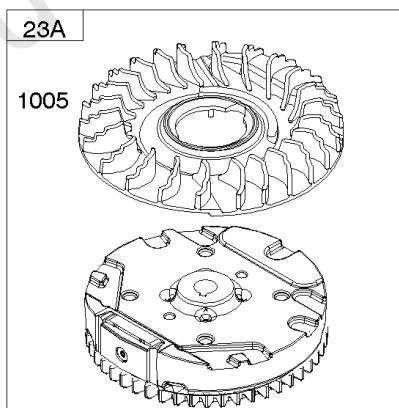

1036 EMISSIONS LABEL

Blower Housing, Flywheel, Ignition, Rewind Starter

REF NO	PART NO	QTY	DESCRIPTION
23B	790536		FLYWHEEL
37	793756		GUARD-FLYWHEEL
55	691421		HOUSING, Rewind Starter
58	697316		ROPE, Starter -(Cut To Required Length)
60	281434S		GRIP, Starter Rope
60C	799716		GRIP, Starter Rope
65	690837		SCREW -(Rewind Starter)
78	691108		SCREW -(Flywheel Guard)
304	791291		HOUSING, Blower
305	691108		SCREW -(Blower Housing)
332	690662		NUT -(Flywheel)
333	590454		ARMATURE-MAGNETO
333A	590455		ARMATURE, Magneto
334	691061		SCREW -(Magneto Armature)
362	793351		SHIELD-SPARK PLUG
363	19069		PULLER, Flywheel
455	791960		CUP, Flywheel
456	692299		PLATE-PAWL FRICTION
459	281505S		PAWL-RATCHET
474	691991		ALTERNATOR
592	690800		NUT -(Rewind Starter)
597	691696		SCREW -(Pawl Friction Plate)
608	497680		STARTER, Rewind
635	66538S		BOOT, Spark PLug
689	691855		SPRING-FRICTION
851	493880S		TERMINAL-SPARK PLUG
851A	692424		TERMINAL, Spark Plug
910	691094		STUD -(Alternator)
925	795403		COVER-LINKAGE
946	691738		STOP, Rope
1005	691346		FAN, Flywheel
1036	-----		Label-Emissions -(Available From A Briggs & Stratton Authorized Dealer)
1119	692979		SCREW -(Alternator)
1210	498144		PULLEY/SPRING ASSY -(Pulley)
1211	498144		PULLEY/SPRING ASSY -(Spring)
1386	790848		VANE, Air -(Autochoke System)
1387	790849		SPRING, Air Vane
1388	790850		SCREW -(Air Vane) (Auto Choke System)