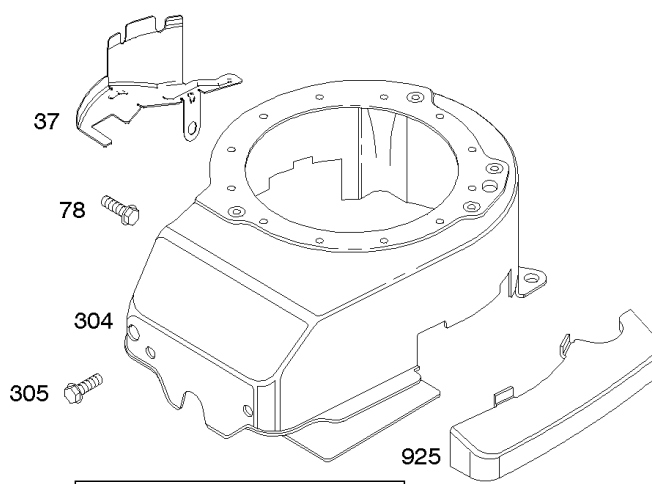

Not For Reproduction

1036 EMISSIONS LABEL

Blower Housing, Flywheel, Ignition, Rewind Starter

REF NO	PART NO	QTY	DESCRIPTION
23B	790536		FLYWHEEL
37	793756		GUARD-FLYWHEEL
55	691421		HOUSING, Rewind Starter
58	697316		ROPE, Starter -(Cut To Required Length)
60	281434S		GRIP, Starter Rope
60C	799716		GRIP, Starter Rope
65	690837		SCREW -(Rewind Starter)
78	691108		SCREW -(Flywheel Guard)
304	791291		HOUSING, Blower
305	691108		SCREW -(Blower Housing)
332	690662		NUT -(Flywheel)
333	590454		ARMATURE-MAGNETO
333A	590455		ARMATURE, Magneto
334	691061		SCREW -(Magneto Armature)
362	793351		SHIELD-SPARK PLUG
363	19069		PULLER, Flywheel
455	791960		CUP, Flywheel
456	692299		PLATE-PAWL FRICTION
459	281505S		PAWL-RATCHET
474	691991		ALTERNATOR
592	690800		NUT -(Rewind Starter)
597	691696		SCREW -(Pawl Friction Plate)
608	497680		STARTER, Rewind
635	66538S		BOOT, Spark PLug
689	691855		SPRING-FRICTION
851	493880S		TERMINAL-SPARK PLUG
851A	692424		TERMINAL, Spark Plug
910	691094		STUD -(Alternator)
925	795403		COVER-LINKAGE
946	691738		STOP, Rope
1005	691346		FAN, Flywheel
1036	-----		Label-Emissions -(Available From A Briggs & Stratton Authorized Dealer)
1119	692979		SCREW -(Alternator)
1210	498144		PULLEY/SPRING ASSY -(Pulley)
1211	498144		PULLEY/SPRING ASSY -(Spring)
1386	790848		VANE, Air -(Autochoke System)
1387	790849		SPRING, Air Vane
1388	790850		SCREW -(Air Vane) (Auto Choke System)