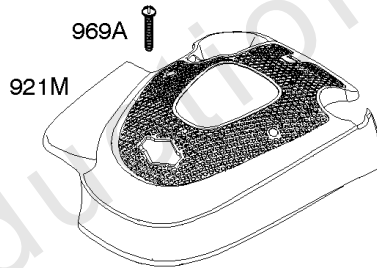

Not For Reproduction

1036 EMISSIONS LABEL

Blower Housing, Flywheel, Ignition, Rewind Starter

REF NO	PART NO	QTY	DESCRIPTION
23B	790536		FLYWHEEL
37	793756		GUARD-FLYWHEEL
55	691421		HOUSING, Rewind Starter
58	697316		ROPE, Starter -(Cut To Required Length)
60	281434S		GRIP, Starter Rope
60C	799716		GRIP, Starter Rope
65	690837		SCREW -(Rewind Starter)
78	691108		SCREW -(Flywheel Guard)
304	791291		HOUSING, Blower
305	691108		SCREW -(Blower Housing)
332	690662		NUT -(Flywheel)
333	590454		ARMATURE-MAGNETO
333A	590455		ARMATURE, Magneto
334	691061		SCREW -(Magneto Armature)
362	793351		SHIELD-SPARK PLUG
363	19069		PULLER, Flywheel
455	791960		CUP, Flywheel
456	692299		PLATE-PAWL FRICTION
459	281505S		PAWL-RATCHET
474	691991		ALTERNATOR
592	690800		NUT -(Rewind Starter)
597	691696		SCREW -(Pawl Friction Plate)
608	497680		STARTER, Rewind
635	66538S		BOOT, Spark PLug
689	691855		SPRING-FRICTION
851	493880S		TERMINAL-SPARK PLUG
851A	692424		TERMINAL, Spark Plug
910	691094		STUD -(Alternator)
925	795403		COVER-LINKAGE
946	691738		STOP, Rope
1005	691346		FAN, Flywheel
1036	-----		Label-Emissions -(Available From A Briggs & Stratton Authorized Dealer)
1119	692979		SCREW -(Alternator)
1210	498144		PULLEY/SPRING ASSY -(Pulley)
1211	498144		PULLEY/SPRING ASSY -(Spring)
1386	790848		VANE, Air -(Autochoke System)
1387	790849		SPRING, Air Vane
1388	790850		SCREW -(Air Vane) (Auto Choke System)