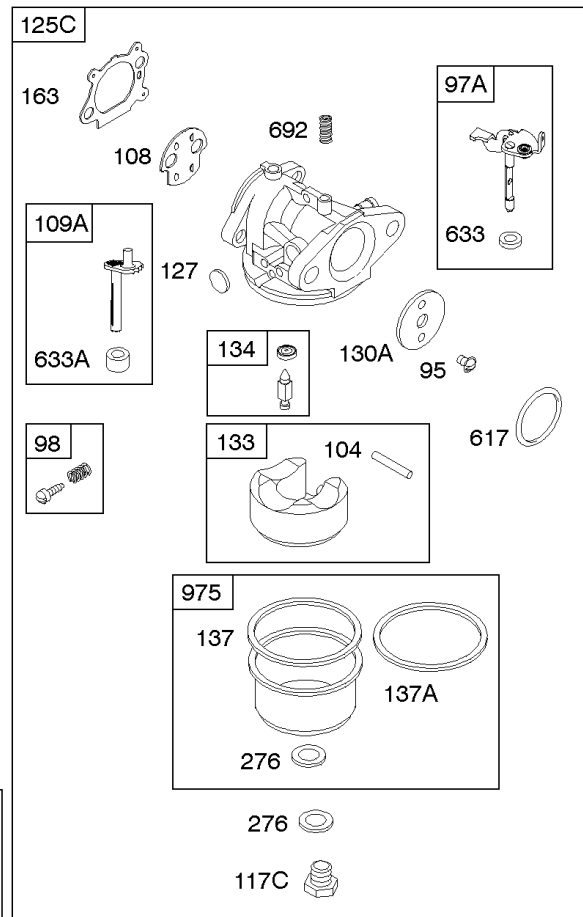

Carburetor

REF NO	PART NO	QTY	DESCRIPTION
95	691636		SCREW -(Throttle Valve)
97	696565		SHAFT, Throttle -(Plastic)
98	398185		KIT-IDLE SPEED -(Idle Speed) (Lmt 26, 27, 28, 31)
104	797622		PIN, Float Hinge
108	691182		VALVE-CHOKE
108A	795935		VALVE, Choke
109A	498593		SHAFT, Choke
117	590440		JET, Main -(Standard)
118	798661		JET, Main -(High Altitude)
125	799866		CARBURETOR -(Autochoke System)
127	694468		PLUG, Welch -(Bowl Vent)
130	696564		VALVE, Throttle
133	398187		FLOAT-CARBURETOR
134	398188		KIT-NEEDLE/SEAT -(Mow N Stow)
137	796610		GASKET, Float Bowl
137A	693981		GASKET-FLOAT BOWL -(1/16)
141	796193		KIT, Choke Shaft
163	795629		GASKET-AIR CLEANER -(Air Cleaner)
217	690354		SPRING, Choke Return
276	271716		WASHER-SEALING
276A	797632		WASHER, Sealing
617	270344S		SEAL, O-Ring -(Intake Manifold)
633	691321		SEAL-CHOKE/THR SHAFT -(Throttle Shaft)
633A	693867		SEAL, Choke/Throttle Shaft
692	590931		SPRING, Detent
975	796611		BOWL, Float