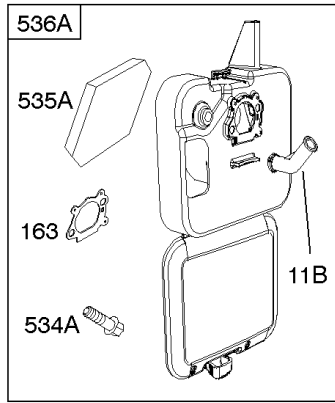

Air Cleaner, Exhaust System

REF NO	PART NO	QTY	DESCRIPTION
11B	691923		TUBE, Breather
81	691740		LOCK, Muffler Screw
163	795629		GASKET-AIR CLEANER -(Air Cleaner)
291	593208		THERMOSTAT
300	593581		MUFFLER -Used After Code Date 13121500
300	593819		MUFFLER -Used After Code Date 13121500
300	692038		MUFFLER -Used Before Code Date 13121600
300	790828		MUFFLER -Used Before Code Date 13121600
346	593440		SCREW -(Spark Arrestor)
425A	690670		SCREW -(Air Cleaner Cover)
443A	692523		SCREW -(Air Cleaner Primer Base)
445A	491588S		FILTER, A/C Cartridge
467	790842		KNOB, Air Cleaner Cover
534A	798294		SCREW -(Air Cleaner)
535A	797301		FILTER, Air Cleaner Foam
536A	798293		CLEANER, Air -(3 point mounting) -Used Before Code Date 14012700
613	691340		SCREW -(Muffler) (1/4-20 x 2.75 Inches Total Length, 2.25 Inch Shoulder Length)
613	790833		SCREW -(Muffler) (1/4-20 x 2.75 Inches Total Length, 2.08 Inch Shoulder Length)
676	396548		DEFLECTOR, Muffler
676A	393756		DEFLECTOR, Muffler -(Side Outlet)
676B	397931		DEFLECTOR, Muffler
676E	393760		DEFLECTOR, Muffler
676C	493871		DEFLECTOR, Muffler
676F	590745		DEFLECTOR, Muffler
677	690661		SCREW -(Muffler Deflector) (Thread Forming)
677A	593440		SCREW -(Muffler Deflector) (Self-Drilling & Tapping)
725	590459		SHIELD, Heat
725A	590460		SHIELD, Heat
832	593875		GUARD, Muffler
832E	793568		MUFFLER
836	690664		SCREW -(Muffler Guard)
836C	790745		SCREW -(Muffler Guard)
875	593580		BASE, Air Cleaner -(Primer) (2 Point Mounting) -Used After Code Date 14012600
883	691881		GASKET, Exhaust
883A	793497		GASKET, Exhaust
966B	795259		BASE-AIR CLEANER PRIM -(Primer) (3 point mounting) -Used Before Code Date 14012700