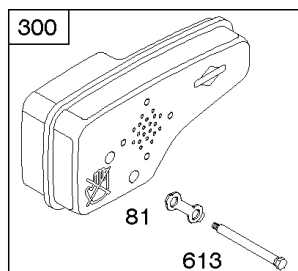

Air Cleaner, Exhaust System

REF NO	PART NO	QTY	DESCRIPTION
966D	593945		BASE, Air Cleaner -(Primer) -Used After Code Date 14012600
968B	692298		COVER, Air Cleaner
976	694395		PRIMER, Carburetor
994	398067		ARRESTOR-SPARK

Not For Reproduction