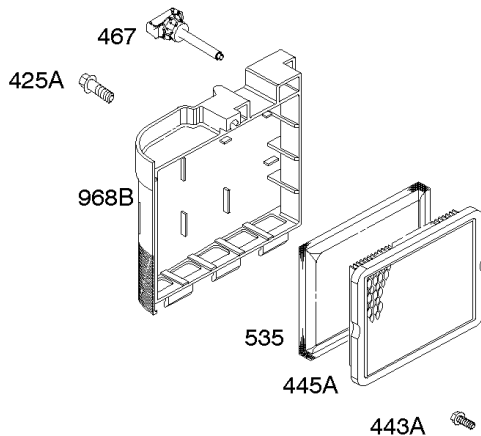

Air Cleaner, Exhaust System

REF NO	PART NO	QTY	DESCRIPTION
966D	593945		BASE, Air Cleaner -(Primer) -Used After Code Date 14012600
968B	692298		COVER, Air Cleaner
976	694395		PRIMER, Carburetor
994	398067		ARRESTOR-SPARK

Not For Reproduction