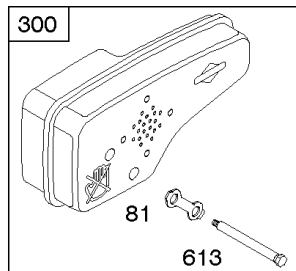

Air Cleaner, Exhaust System

REF NO	PART NO	QTY	DESCRIPTION
11B	691923		TUBE, Breather
81	691740		LOCK, Muffler Screw
163	795629		GASKET-AIR CLEANER -(Air Cleaner)
291	593208		THERMOSTAT
300	593581		MUFFLER -Used After Code Date 13121500
300	593819		MUFFLER -Used After Code Date 13121500
300	692038		MUFFLER -Used Before Code Date 13121600
300	790828		MUFFLER -Used Before Code Date 13121600
346	593440		SCREW -(Spark Arrestor)
425A	690670		SCREW -(Air Cleaner Cover)
443A	692523		SCREW -(Air Cleaner Primer Base)
445A	491588S		FILTER, A/C Cartridge
467	790842		KNOB, Air Cleaner Cover
534A	798294		SCREW -(Air Cleaner)
535A	797301		FILTER, Air Cleaner Foam
536A	798293		CLEANER, Air -(3 point mounting) -Used Before Code Date 14012700
613	691340		SCREW -(Muffler) (1/4-20 x 2.75 Inches Total Length, 2.25 Inch Shoulder Length)
613	790833		SCREW -(Muffler) (1/4-20 x 2.75 Inches Total Length, 2.08 Inch Shoulder Length)
676	396548		DEFLECTOR, Muffler
676A	393756		DEFLECTOR, Muffler -(Side Outlet)
676B	397931		DEFLECTOR, Muffler
676E	393760		DEFLECTOR, Muffler
676C	493871		DEFLECTOR, Muffler
676F	590745		DEFLECTOR, Muffler
677	690661		SCREW -(Muffler Deflector) (Thread Forming)
677A	593440		SCREW -(Muffler Deflector) (Self-Drilling & Tapping)
725	590459		SHIELD, Heat
725A	590460		SHIELD, Heat
832	593875		GUARD, Muffler
832E	793568		MUFFLER
836	690664		SCREW -(Muffler Guard)
836C	790745		SCREW -(Muffler Guard)
875	593580		BASE, Air Cleaner -(Primer) (2 Point Mounting) -Used After Code Date 14012600
883	691881		GASKET, Exhaust
883A	793497		GASKET, Exhaust
966B	795259		BASE-AIR CLEANER PRIM -(Primer) (3 point mounting) -Used Before Code Date 14012700