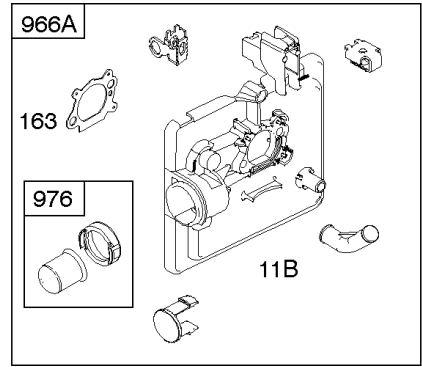

Air Cleaner, Exhaust System

REF NO	PART NO	QTY	DESCRIPTION
11B	691923		TUBE, Breather
81	691740		LOCK, Muffler Screw
163	795629		GASKET-AIR CLEANER -(Air Cleaner)
291	593208		THERMOSTAT
300	593581		MUFFLER -Used After Code Date 13121500
300	593819		MUFFLER -Used After Code Date 13121500
300	692038		MUFFLER -Used Before Code Date 13121600
300	790828		MUFFLER -Used Before Code Date 13121600
346	593440		SCREW -(Spark Arrestor)
425A	690670		SCREW -(Air Cleaner Cover)
443A	692523		SCREW -(Air Cleaner Primer Base)
445A	491588S		FILTER, A/C Cartridge
467	790842		KNOB, Air Cleaner Cover
534A	798294		SCREW -(Air Cleaner)
535A	797301		FILTER, Air Cleaner Foam
536A	798293		CLEANER, Air -(3 point mounting) -Used Before Code Date 14012700
613	691340		SCREW -(Muffler) (1/4-20 x 2.75 Inches Total Length, 2.25 Inch Shoulder Length)
613	790833		SCREW -(Muffler) (1/4-20 x 2.75 Inches Total Length, 2.08 Inch Shoulder Length)
676	396548		DEFLECTOR, Muffler
676A	393756		DEFLECTOR, Muffler -(Side Outlet)
676B	397931		DEFLECTOR, Muffler
676E	393760		DEFLECTOR, Muffler
676C	493871		DEFLECTOR, Muffler
676F	590745		DEFLECTOR, Muffler
677	690661		SCREW -(Muffler Deflector) (Thread Forming)
677A	593440		SCREW -(Muffler Deflector) (Self-Drilling & Tapping)
725	590459		SHIELD, Heat
725A	590460		SHIELD, Heat
832	593875		GUARD, Muffler
832E	793568		MUFFLER
836	690664		SCREW -(Muffler Guard)
836C	790745		SCREW -(Muffler Guard)
875	593580		BASE, Air Cleaner -(Primer) (2 Point Mounting) -Used After Code Date 14012600
883	691881		GASKET, Exhaust
883A	793497		GASKET, Exhaust
966B	795259		BASE-AIR CLEANER PRIM -(Primer) (3 point mounting) -Used Before Code Date 14012700