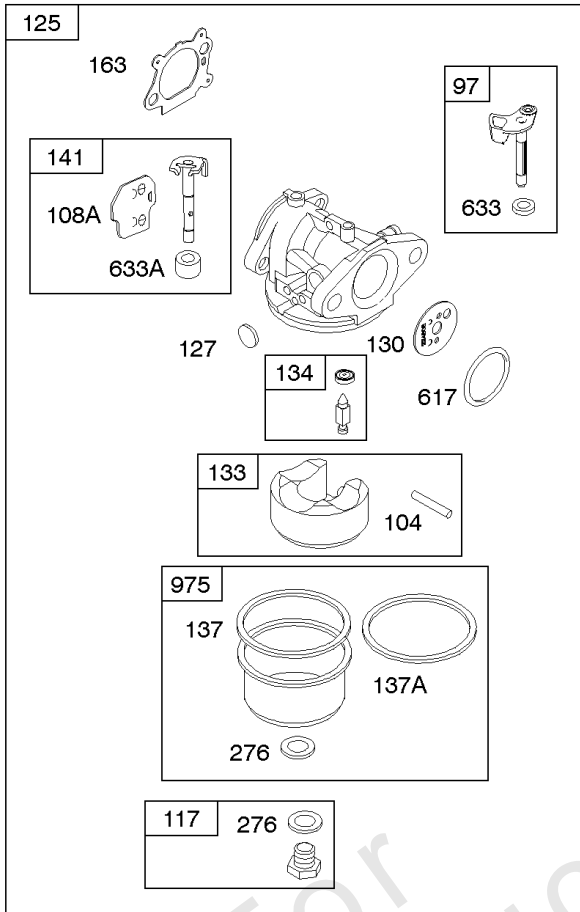

Carburetor

REF NO	PART NO	QTY	DESCRIPTION
95	691636		SCREW -(Throttle Valve)
97	696565		SHAFT, Throttle -(Plastic)
98	398185		KIT-IDLE SPEED -(Idle Speed) (Lmt 26, 27, 28, 31)
104	797622		PIN, Float Hinge
108	691182		VALVE-CHOKE
108A	795935		VALVE, Choke
109A	498593		SHAFT, Choke
117	590440		JET, Main -(Standard)
118	798661		JET, Main -(High Altitude)
125	799866		CARBURETOR -(Autochoke System)
127	694468		PLUG, Welch -(Bowl Vent)
130	696564		VALVE, Throttle
133	398187		FLOAT-CARBURETOR
134	398188		KIT-NEEDLE/SEAT -(Mow N Stow)
137	796610		GASKET, Float Bowl
137A	693981		GASKET-FLOAT BOWL -(1/16)
141	796193		KIT, Choke Shaft
163	795629		GASKET-AIR CLEANER -(Air Cleaner)
217	690354		SPRING, Choke Return
276	271716		WASHER-SEALING
276A	797632		WASHER, Sealing
617	270344S		SEAL, O-Ring -(Intake Manifold)
633	691321		SEAL-CHOKE/THR SHAFT -(Throttle Shaft)
633A	693867		SEAL, Choke/Throttle Shaft
692	590931		SPRING, Detent
975	796611		BOWL, Float