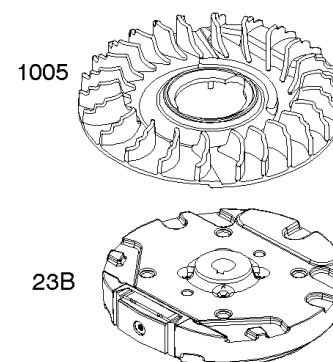

1036 EMISSIONS LABEL

Blower Housing, Flywheel, Ignition, Rewind Starter

REF NO	PART NO	QTY	DESCRIPTION
23B	790536		FLYWHEEL
37	793756		GUARD-FLYWHEEL
55	691421		HOUSING, Rewind Starter
58	697316		ROPE, Starter -(Cut To Required Length)
60	281434S		GRIP, Starter Rope
60C	799716		GRIP, Starter Rope
65	690837		SCREW -(Rewind Starter)
78	691108		SCREW -(Flywheel Guard)
304	791291		HOUSING, Blower
305	691108		SCREW -(Blower Housing)
332	690662		NUT -(Flywheel)
333	590454		ARMATURE-MAGNETO
333A	590455		ARMATURE, Magneto
334	691061		SCREW -(Magneto Armature)
362	793351		SHIELD-SPARK PLUG
363	19069		PULLER, Flywheel
455	791960		CUP, Flywheel
456	692299		PLATE-PAWL FRICTION
459	281505S		PAWL-RATCHET
474	691991		ALTERNATOR
592	690800		NUT -(Rewind Starter)
597	691696		SCREW -(Pawl Friction Plate)
608	497680		STARTER, Rewind
635	66538S		BOOT, Spark PLug
689	691855		SPRING-FRICTION
851	493880S		TERMINAL-SPARK PLUG
851A	692424		TERMINAL, Spark Plug
910	691094		STUD -(Alternator)
925	795403		COVER-LINKAGE
946	691738		STOP, Rope
1005	691346		FAN, Flywheel
1036	-----		Label-Emissions -(Available From A Briggs & Stratton Authorized Dealer)
1119	692979		SCREW -(Alternator)
1210	498144		PULLEY/SPRING ASSY -(Pulley)
1211	498144		PULLEY/SPRING ASSY -(Spring)
1386	790848		VANE, Air -(Autochoke System)
1387	790849		SPRING, Air Vane
1388	790850		SCREW -(Air Vane) (Auto Choke System)