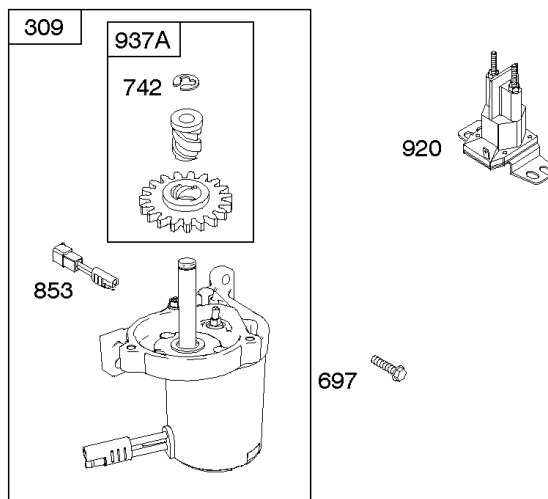

Electric Starter, Gasket Kits, Gasket and Carburetor Overhaul Kits

REF NO	PART NO	QTY	DESCRIPTION
3	299819S		SEAL, Oil -(Magneto Side)
7	799875		GASKET, Cylinder Head
9	699833		GASKET-BREATHER
12	692232		GASKET, Crankcase
20	399781S		SEAL, Oil -(PTO Side)
51	272199S		GASKET, Intake
51A	794306		GASKET, Intake
104	797622		PIN, Float Hinge
121	498260		KIT, Carburetor Overhaul
127	694468		PLUG, Welch -(Bowl Vent)
134	398188		KIT-NEEDLE/SEAT -(Mow N Stow)
137	796610		GASKET, Float Bowl
163	795629		GASKET-AIR CLEANER -(Air Cleaner)
276	271716		WASHER-SEALING
309	799045		MOTOR-STARTER
358	590508		GASKET SET, Engine
524	692296		SEAL-DIPSTICK TUBE -(Dipstick Tube)
585	691879		GASKET-BREA PASSAGE
617	270344S		SEAL, O-Ring -(Intake Manifold)
633	691321		SEAL-CHOKE/THR SHAFT -(Throttle Shaft)
633A	693867		SEAL, Choke/Throttle Shaft
668	493823		SPACER -(Includes 2)
697	691127		SCREW -(Starter Motor) (Drive Cap) (1/4-20x.75)
742	93941		RETAINER, E Ring
842	691031		SEAL, O-Ring -(Dipstick Tube)
853	695268		ADAPTER, Wire
883	691881		GASKET, Exhaust
920	691656		SOLENOID, Starter
937A	799420		SPLINE, Starter
1095	590507		GASKET SET, Valve