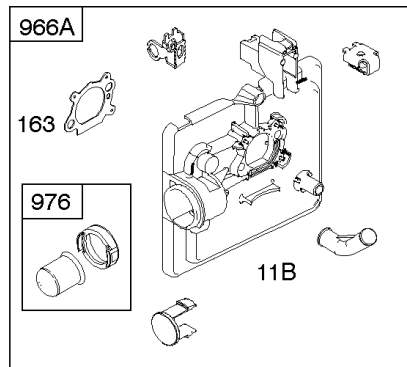

Air Cleaner, Exhaust System

REF NO	PART NO	QTY	DESCRIPTION
966D	593945		BASE, Air Cleaner -(Primer) -Used After Code Date 14012600
968B	692298		COVER, Air Cleaner
976	694395		PRIMER, Carburetor
994	398067		ARRESTOR-SPARK

Not For Reproduction