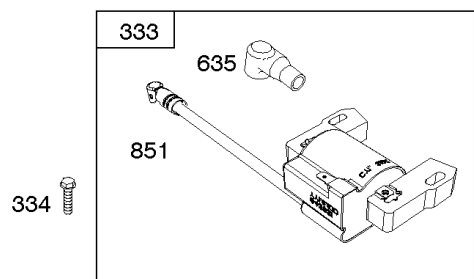

Not For Reproduction

1036 EMISSIONS LABEL

Blower Housing, Flywheel, Ignition, Rewind Starter

REF NO	PART NO	QTY	DESCRIPTION
23B	790536		FLYWHEEL
37	793756		GUARD-FLYWHEEL
55	691421		HOUSING, Rewind Starter
58	697316		ROPE, Starter -(Cut To Required Length)
60	281434S		GRIP, Starter Rope
60C	799716		GRIP, Starter Rope
65	690837		SCREW -(Rewind Starter)
78	691108		SCREW -(Flywheel Guard)
304	791291		HOUSING, Blower
305	691108		SCREW -(Blower Housing)
332	690662		NUT -(Flywheel)
333	590454		ARMATURE-MAGNETO
333A	590455		ARMATURE, Magneto
334	691061		SCREW -(Magneto Armature)
362	793351		SHIELD-SPARK PLUG
363	19069		PULLER, Flywheel
455	791960		CUP, Flywheel
456	692299		PLATE-PAWL FRICTION
459	281505S		PAWL-RATCHET
474	691991		ALTERNATOR
592	690800		NUT -(Rewind Starter)
597	691696		SCREW -(Pawl Friction Plate)
608	497680		STARTER, Rewind
635	66538S		BOOT, Spark PLug
689	691855		SPRING-FRICTION
851	493880S		TERMINAL-SPARK PLUG
851A	692424		TERMINAL, Spark Plug
910	691094		STUD -(Alternator)
925	795403		COVER-LINKAGE
946	691738		STOP, Rope
1005	691346		FAN, Flywheel
1036	-----		Label-Emissions -(Available From A Briggs & Stratton Authorized Dealer)
1119	692979		SCREW -(Alternator)
1210	498144		PULLEY/SPRING ASSY -(Pulley)
1211	498144		PULLEY/SPRING ASSY -(Spring)
1386	790848		VANE, Air -(Autochoke System)
1387	790849		SPRING, Air Vane
1388	790850		SCREW -(Air Vane) (Auto Choke System)