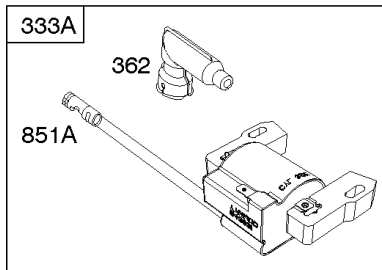

Not For Reproduction

1036 EMISSIONS LABEL

Blower Housing, Flywheel, Ignition, Rewind Starter

REF NO	PART NO	QTY	DESCRIPTION
23B	790536		FLYWHEEL
37	793756		GUARD-FLYWHEEL
55	691421		HOUSING, Rewind Starter
58	697316		ROPE, Starter -(Cut To Required Length)
60	281434S		GRIP, Starter Rope
60C	799716		GRIP, Starter Rope
65	690837		SCREW -(Rewind Starter)
78	691108		SCREW -(Flywheel Guard)
304	791291		HOUSING, Blower
305	691108		SCREW -(Blower Housing)
332	690662		NUT -(Flywheel)
333	590454		ARMATURE-MAGNETO
333A	590455		ARMATURE, Magneto
334	691061		SCREW -(Magneto Armature)
362	793351		SHIELD-SPARK PLUG
363	19069		PULLER, Flywheel
455	791960		CUP, Flywheel
456	692299		PLATE-PAWL FRICTION
459	281505S		PAWL-RATCHET
474	691991		ALTERNATOR
592	690800		NUT -(Rewind Starter)
597	691696		SCREW -(Pawl Friction Plate)
608	497680		STARTER, Rewind
635	66538S		BOOT, Spark PLug
689	691855		SPRING-FRICTION
851	493880S		TERMINAL-SPARK PLUG
851A	692424		TERMINAL, Spark Plug
910	691094		STUD -(Alternator)
925	795403		COVER-LINKAGE
946	691738		STOP, Rope
1005	691346		FAN, Flywheel
1036	-----		Label-Emissions -(Available From A Briggs & Stratton Authorized Dealer)
1119	692979		SCREW -(Alternator)
1210	498144		PULLEY/SPRING ASSY -(Pulley)
1211	498144		PULLEY/SPRING ASSY -(Spring)
1386	790848		VANE, Air -(Autochoke System)
1387	790849		SPRING, Air Vane
1388	790850		SCREW -(Air Vane) (Auto Choke System)