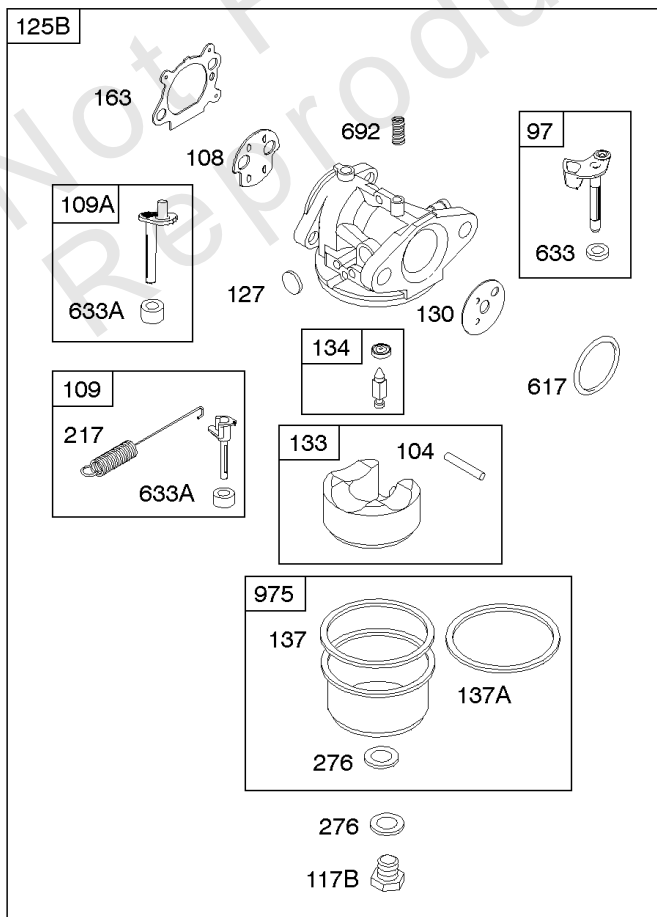

Carburetor

REF NO	PART NO	QTY	DESCRIPTION
95	691636		SCREW -(Throttle Valve)
97	696565		SHAFT, Throttle -(Plastic)
98	398185		KIT-IDLE SPEED -(Idle Speed) (Lmt 26, 27, 28, 31)
104	797622		PIN, Float Hinge
108	691182		VALVE-CHOKE
108A	795935		VALVE, Choke
109A	498593		SHAFT, Choke
117	590440		JET, Main -(Standard)
118	798661		JET, Main -(High Altitude)
125	799866		CARBURETOR -(Autochoke System)
127	694468		PLUG, Welch -(Bowl Vent)
130	696564		VALVE, Throttle
133	398187		FLOAT-CARBURETOR
134	398188		KIT-NEEDLE/SEAT -(Mow N Stow)
137	796610		GASKET, Float Bowl
137A	693981		GASKET-FLOAT BOWL -(1/16)
141	796193		KIT, Choke Shaft
163	795629		GASKET-AIR CLEANER -(Air Cleaner)
217	690354		SPRING, Choke Return
276	271716		WASHER-SEALING
276A	797632		WASHER, Sealing
617	270344S		SEAL, O-Ring -(Intake Manifold)
633	691321		SEAL-CHOKE/THR SHAFT -(Throttle Shaft)
633A	693867		SEAL, Choke/Throttle Shaft
692	590931		SPRING, Detent
975	796611		BOWL, Float