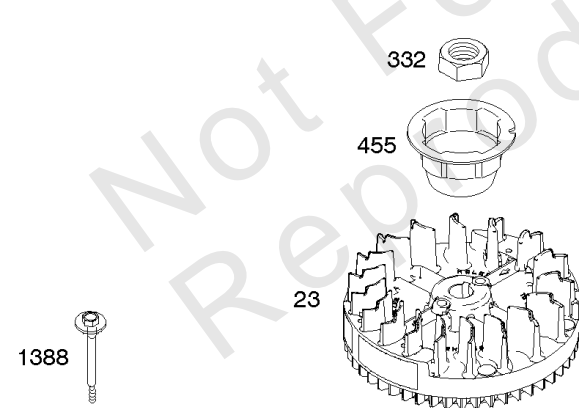

1036 EMISSIONS LABEL

Blower Housing, Flywheel, Ignition, Rewind Starter

REF NO	PART NO	QTY	DESCRIPTION
23B	790536		FLYWHEEL
37	793756		GUARD-FLYWHEEL
55	691421		HOUSING, Rewind Starter
58	697316		ROPE, Starter -(Cut To Required Length)
60	281434S		GRIP, Starter Rope
60C	799716		GRIP, Starter Rope
65	690837		SCREW -(Rewind Starter)
78	691108		SCREW -(Flywheel Guard)
304	791291		HOUSING, Blower
305	691108		SCREW -(Blower Housing)
332	690662		NUT -(Flywheel)
333	590454		ARMATURE-MAGNETO
333A	590455		ARMATURE, Magneto
334	691061		SCREW -(Magneto Armature)
362	793351		SHIELD-SPARK PLUG
363	19069		PULLER, Flywheel
455	791960		CUP, Flywheel
456	692299		PLATE-PAWL FRICTION
459	281505S		PAWL-RATCHET
474	691991		ALTERNATOR
592	690800		NUT -(Rewind Starter)
597	691696		SCREW -(Pawl Friction Plate)
608	497680		STARTER, Rewind
635	66538S		BOOT, Spark PLug
689	691855		SPRING-FRICTION
851	493880S		TERMINAL-SPARK PLUG
851A	692424		TERMINAL, Spark Plug
910	691094		STUD -(Alternator)
925	795403		COVER-LINKAGE
946	691738		STOP, Rope
1005	691346		FAN, Flywheel
1036	-----		Label-Emissions -(Available From A Briggs & Stratton Authorized Dealer)
1119	692979		SCREW -(Alternator)
1210	498144		PULLEY/SPRING ASSY -(Pulley)
1211	498144		PULLEY/SPRING ASSY -(Spring)
1386	790848		VANE, Air -(Autochoke System)
1387	790849		SPRING, Air Vane
1388	790850		SCREW -(Air Vane) (Auto Choke System)