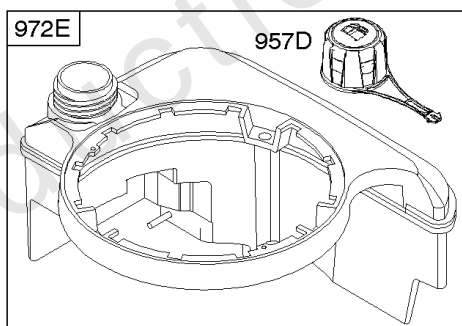

Fuel Supply

REF NO	PART NO	QTY	DESCRIPTION
187	791766		LINE, Fuel -(Cut To Required Length)
187A	791873		LINE-FUEL -(Molded)
187B	791891		LINE-FUEL -(Includes Filter)
190	690940		SCREW -(Fuel Tank)
240	298090S		FILTER, Fuel
601	791850		CLAMP, Hose
601A	691038		CLAMP, Hose
670	692294		SPACER, Fuel Tank
957	591003		CAP, Fuel Tank -(1/4 Turn Cap - Red)
957	799585		CAP, Fuel Tank -(1/4 Turn Cap - Black)
957A	692046		CAP, Fuel Tank -(Threaded)(Vented)
957D	796577		CAP-FUEL TANK
958	698183		VALVE, Fuel Shut Off
972B	699374		TANK, Fuel -(Threaded)
972F	590490		TANK, Fuel -(1/4 Turn Cap - Black)
972E	796578		TANK, Fuel -(Flourinated)
1059	692311		KIT, Screw/Washer