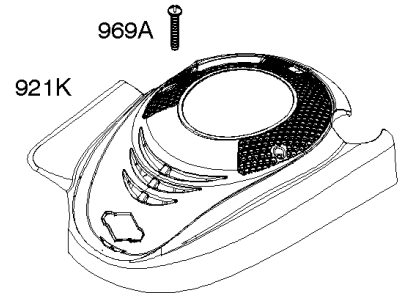

Not For Reproduction

1036 EMISSIONS LABEL

Blower Housing, Flywheel, Ignition, Rewind Starter

REF NO	PART NO	QTY	DESCRIPTION
23B	790536		FLYWHEEL
37	793756		GUARD-FLYWHEEL
55	691421		HOUSING, Rewind Starter
58	697316		ROPE, Starter -(Cut To Required Length)
60	281434S		GRIP, Starter Rope
60C	799716		GRIP, Starter Rope
65	690837		SCREW -(Rewind Starter)
78	691108		SCREW -(Flywheel Guard)
304	791291		HOUSING, Blower
305	691108		SCREW -(Blower Housing)
332	690662		NUT -(Flywheel)
333	590454		ARMATURE-MAGNETO
333A	590455		ARMATURE, Magneto
334	691061		SCREW -(Magneto Armature)
362	793351		SHIELD-SPARK PLUG
363	19069		PULLER, Flywheel
455	791960		CUP, Flywheel
456	692299		PLATE-PAWL FRICTION
459	281505S		PAWL-RATCHET
474	691991		ALTERNATOR
592	690800		NUT -(Rewind Starter)
597	691696		SCREW -(Pawl Friction Plate)
608	497680		STARTER, Rewind
635	66538S		BOOT, Spark PLug
689	691855		SPRING-FRICTION
851	493880S		TERMINAL-SPARK PLUG
851A	692424		TERMINAL, Spark Plug
910	691094		STUD -(Alternator)
925	795403		COVER-LINKAGE
946	691738		STOP, Rope
1005	691346		FAN, Flywheel
1036	-----		Label-Emissions -(Available From A Briggs & Stratton Authorized Dealer)
1119	692979		SCREW -(Alternator)
1210	498144		PULLEY/SPRING ASSY -(Pulley)
1211	498144		PULLEY/SPRING ASSY -(Spring)
1386	790848		VANE, Air -(Autochoke System)
1387	790849		SPRING, Air Vane
1388	790850		SCREW -(Air Vane) (Auto Choke System)