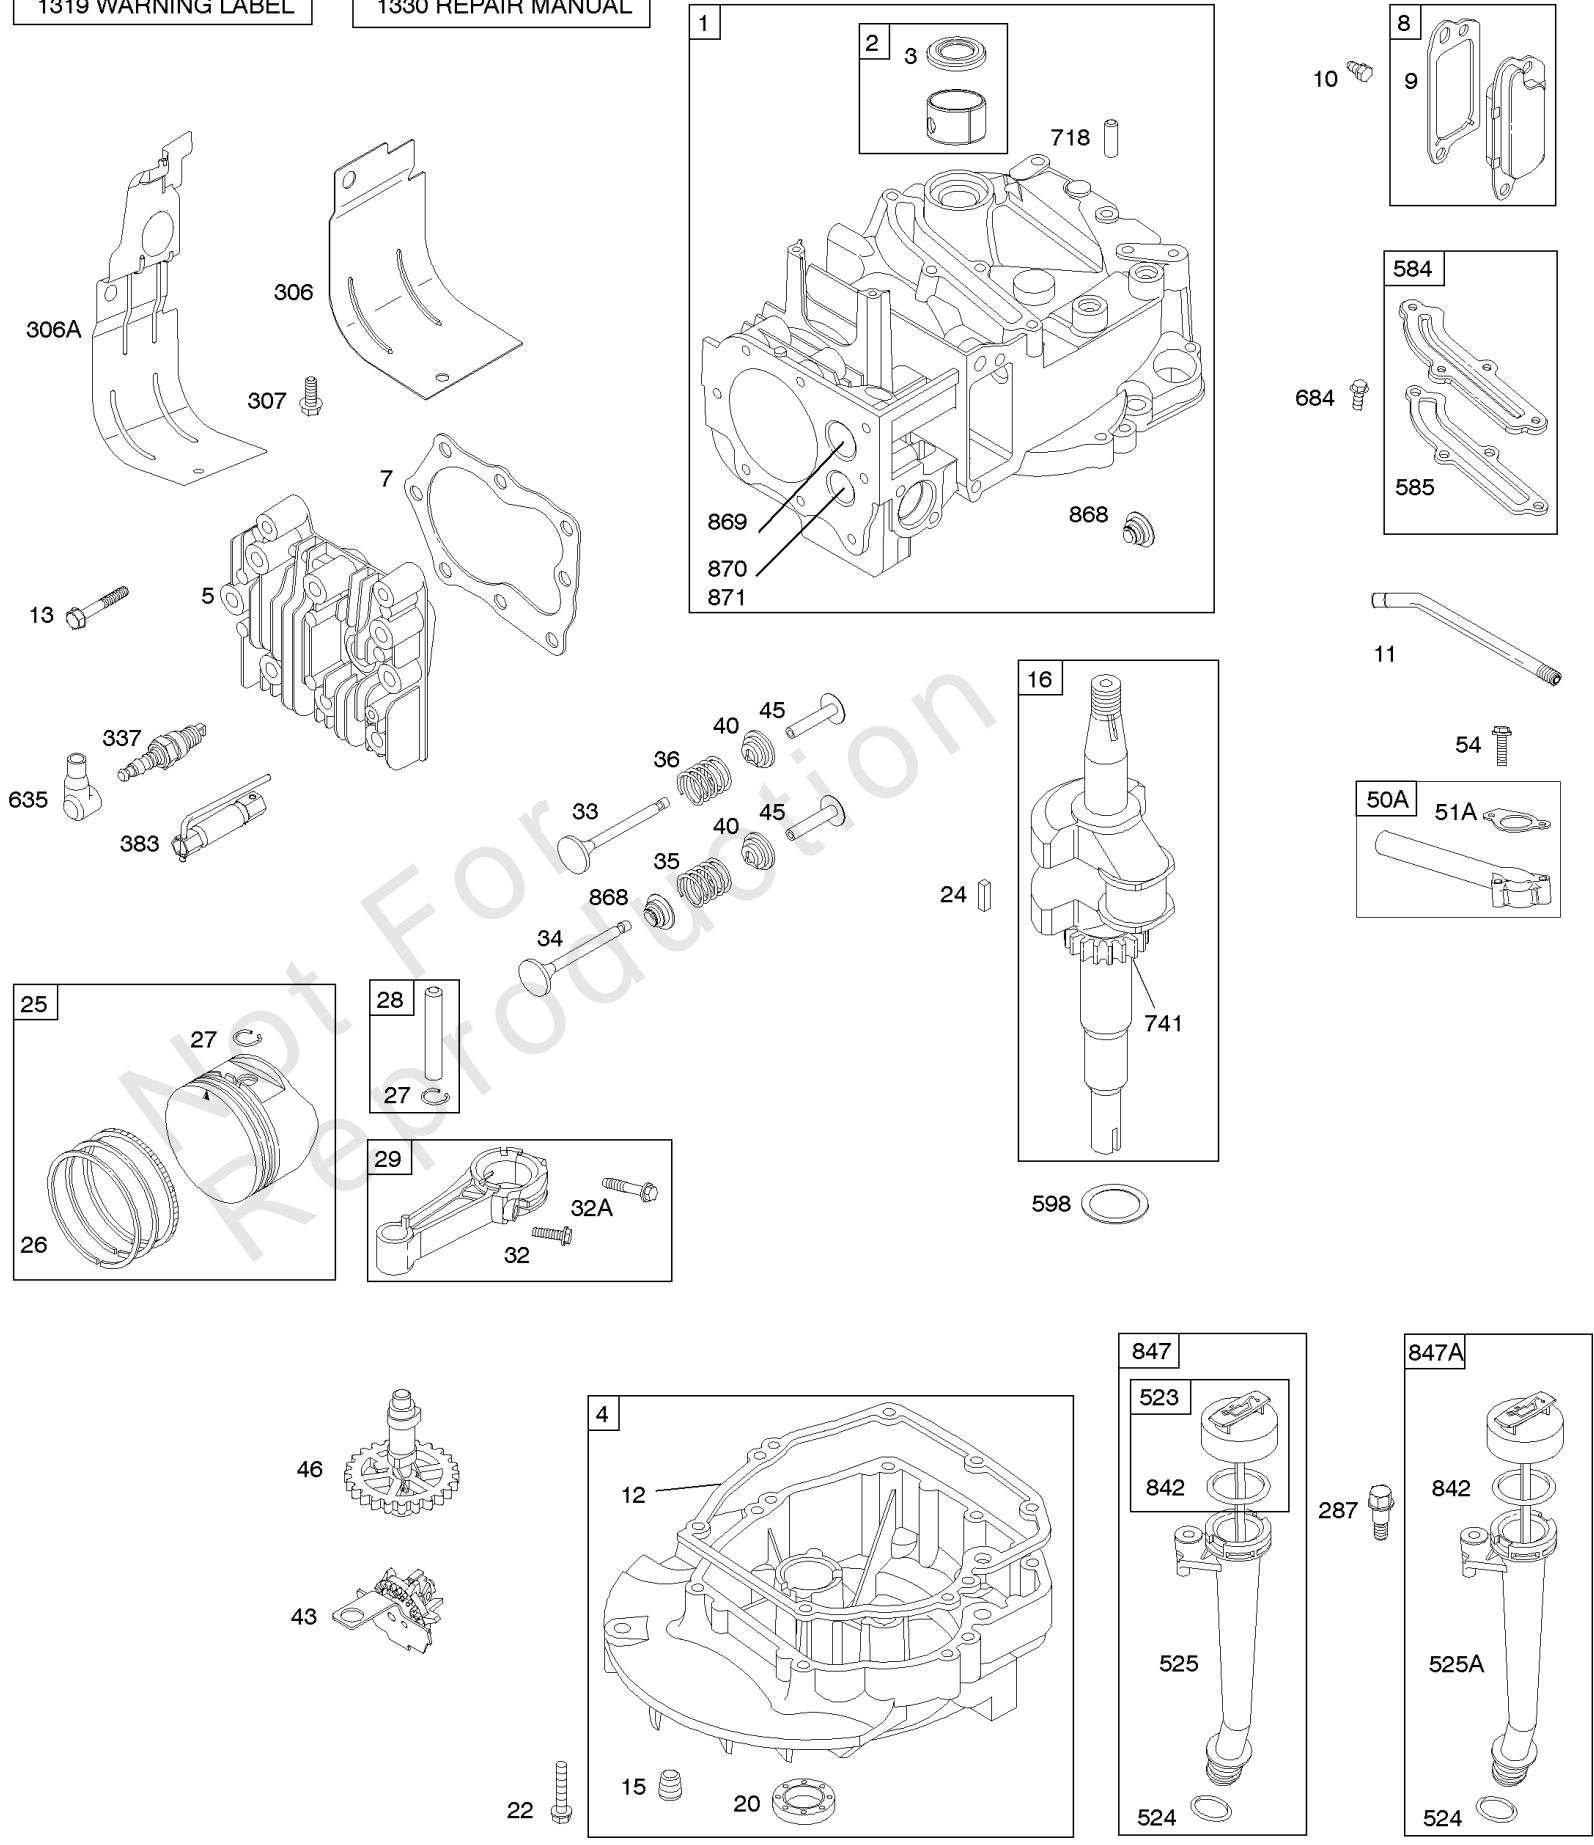

1319 WARNING LABEL

1330 REPAIR MANUAL

Camshaft, Crankshaft, Cylinder, Engine Sump, Lubrication, Pistion Group, Valves

REF NO	PART NO	QTY	DESCRIPTION
1	592645		CYLINDER ASSEMBLY
2	796961		KIT, Bushing/Seal -(Magneto Side)
3	299819S		SEAL, Oil -(Magneto Side)
4	493279		SUMP, Engine
5	590411		HEAD, Cylinder
7	799875		GASKET, Cylinder Head
8	590395		BREATHER ASSEMBLY
9	699833		GASKET-BREATHER
10	691125		SCREW -(Breather Assembly)
11	691781		TUBE-BREATHER
12	692232		GASKET, Crankcase
13	590422		SCREW -(Cylinder Head)
15	691680		PLUG, Oil Drain -(3/8"-18 NPTF - Internal 3/8" Sq)
15	690946		PLUG, Oil Drain -(3/8"-18 NPTF-External 7/16" Sq)
16	797372		CRANKSHAFT
20	399781S		SEAL, Oil -(PTO Side)
22	691092		SCREW -(Crankcase Cover/Sump)
24	222698S		KEY, Flywheel
25	590404		PISTON ASSEMBLY -(Standard)
25	590405		PISTON ASSEMBLY -(.020 Oversize)
26	590402		SET, Ring -(Standard)
26	590403		SET, Ring -(.020 Oversize)
27	691588		LOCK, Piston Pin
28	298909		PIN, Piston
29	797306		ROD, Connecting
32	691664		SCREW -(Connecting Rod)
32A	695759		SCREW -(Connecting Rod)
33	590394		VALVE-EXHAUST
34	590393		VALVE-INTAKE
35	691270		SPRING, Valve -(Intake)
36	691270		SPRING, Valve -(Exhaust)
40	692194		RETAINER, Valve
43	691997		SLINGER, Governor/Oil
45	690548		TAPPET, Valve
46	691449		CAMSHAFT
50A	794305		MANIFOLD, Intake
51A	794306		GASKET, Intake
54	691650		SCREW -(Intake Manifold)
287	690940		SCREW -(Dipstick Tube)