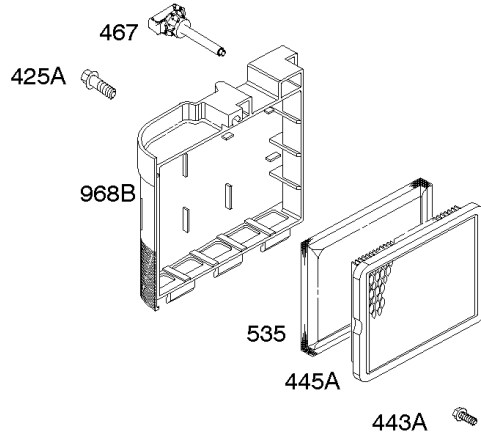

Air Cleaner, Exhaust System

REF NO	PART NO	QTY	DESCRIPTION
11B	691923		TUBE, Breather
81	691740		LOCK, Muffler Screw
163	795629		GASKET-AIR CLEANER -(Air Cleaner)
291	593208		THERMOSTAT
300	593581		MUFFLER -Used After Code Date 13121500
300	593819		MUFFLER -Used After Code Date 13121500
300	692038		MUFFLER -Used Before Code Date 13121600
300	790828		MUFFLER -Used Before Code Date 13121600
346	593440		SCREW -(Spark Arrestor)
425A	690670		SCREW -(Air Cleaner Cover)
443A	692523		SCREW -(Air Cleaner Primer Base)
445A	491588S		FILTER, A/C Cartridge
467	790842		KNOB, Air Cleaner Cover
534A	798294		SCREW -(Air Cleaner)
535A	797301		FILTER, Air Cleaner Foam
536A	798293		CLEANER, Air -(3 point mounting) -Used Before Code Date 14012700
613	691340		SCREW -(Muffler) (1/4-20 x 2.75 Inches Total Length, 2.25 Inch Shoulder Length)
613	790833		SCREW -(Muffler) (1/4-20 x 2.75 Inches Total Length, 2.08 Inch Shoulder Length)
676	396548		DEFLECTOR, Muffler
676A	393756		DEFLECTOR, Muffler -(Side Outlet)
676B	397931		DEFLECTOR, Muffler
676E	393760		DEFLECTOR, Muffler
676C	493871		DEFLECTOR, Muffler
676F	590745		DEFLECTOR, Muffler
677	690661		SCREW -(Muffler Deflector) (Thread Forming)
677A	593440		SCREW -(Muffler Deflector) (Self-Drilling & Tapping)
725	590459		SHIELD, Heat
725A	590460		SHIELD, Heat
832	593875		GUARD, Muffler
832E	793568		MUFFLER
836	690664		SCREW -(Muffler Guard)
836C	790745		SCREW -(Muffler Guard)
875	593580		BASE, Air Cleaner -(Primer) (2 Point Mounting) -Used After Code Date 14012600
883	691881		GASKET, Exhaust
883A	793497		GASKET, Exhaust
966B	795259		BASE-AIR CLEANER PRIM -(Primer) (3 point mounting) -Used Before Code Date 14012700