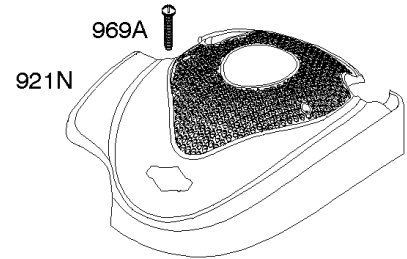

Not For Reproduction

1036 EMISSIONS LABEL

Blower Housing, Flywheel, Ignition, Rewind Starter

REF NO	PART NO	QTY	DESCRIPTION
23B	790536		FLYWHEEL
37	793756		GUARD-FLYWHEEL
55	691421		HOUSING, Rewind Starter
58	697316		ROPE, Starter -(Cut To Required Length)
60	281434S		GRIP, Starter Rope
60C	799716		GRIP, Starter Rope
65	690837		SCREW -(Rewind Starter)
78	691108		SCREW -(Flywheel Guard)
304	791291		HOUSING, Blower
305	691108		SCREW -(Blower Housing)
332	690662		NUT -(Flywheel)
333	590454		ARMATURE-MAGNETO
333A	590455		ARMATURE, Magneto
334	691061		SCREW -(Magneto Armature)
362	793351		SHIELD-SPARK PLUG
363	19069		PULLER, Flywheel
455	791960		CUP, Flywheel
456	692299		PLATE-PAWL FRICTION
459	281505S		PAWL-RATCHET
474	691991		ALTERNATOR
592	690800		NUT -(Rewind Starter)
597	691696		SCREW -(Pawl Friction Plate)
608	497680		STARTER, Rewind
635	66538S		BOOT, Spark PLug
689	691855		SPRING-FRICTION
851	493880S		TERMINAL-SPARK PLUG
851A	692424		TERMINAL, Spark Plug
910	691094		STUD -(Alternator)
925	795403		COVER-LINKAGE
946	691738		STOP, Rope
1005	691346		FAN, Flywheel
1036	-----		Label-Emissions -(Available From A Briggs & Stratton Authorized Dealer)
1119	692979		SCREW -(Alternator)
1210	498144		PULLEY/SPRING ASSY -(Pulley)
1211	498144		PULLEY/SPRING ASSY -(Spring)
1386	790848		VANE, Air -(Autochoke System)
1387	790849		SPRING, Air Vane
1388	790850		SCREW -(Air Vane) (Auto Choke System)