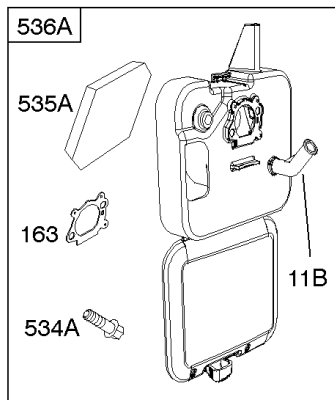

Air Cleaner, Exhaust System

REF NO	PART NO	QTY	DESCRIPTION
966D	593945		BASE, Air Cleaner -(Primer) -Used After Code Date 14012600
968B	692298		COVER, Air Cleaner
976	694395		PRIMER, Carburetor
994	398067		ARRESTOR-SPARK

Not For Reproduction